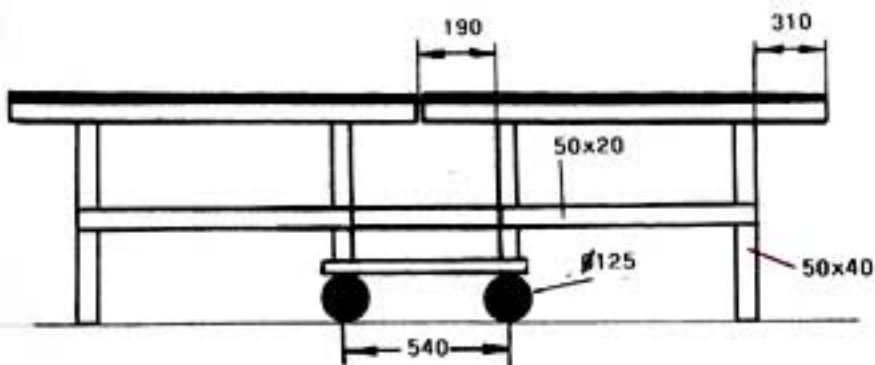

Abmessungen/Dimensions ROLLOMAT

JOOLA®

CHAMPIONS TABLE
AND MORE

Plattenstärke 22mm,
Rahmen 50x20x1,0mm