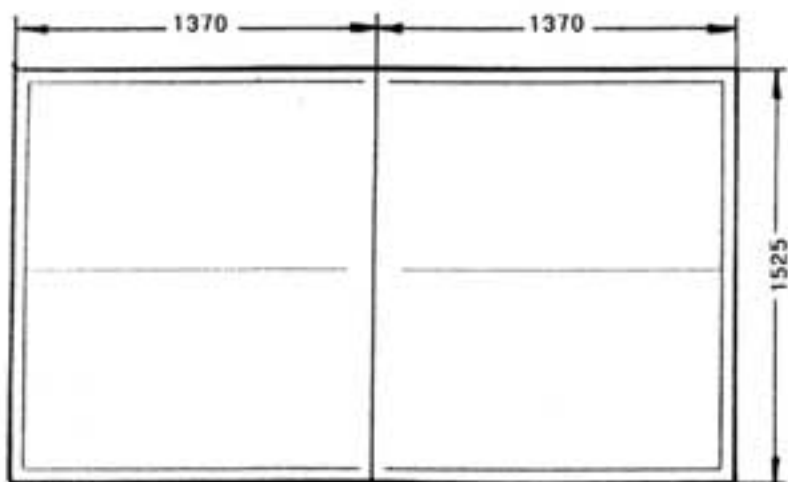

Abmessungen/Dimensions ROLLOMAT

JOOLA®

CHAMPIONS TABLE
AND MORE

Plattenstärke 22mm,
Rahmen 50x20x1,0mm