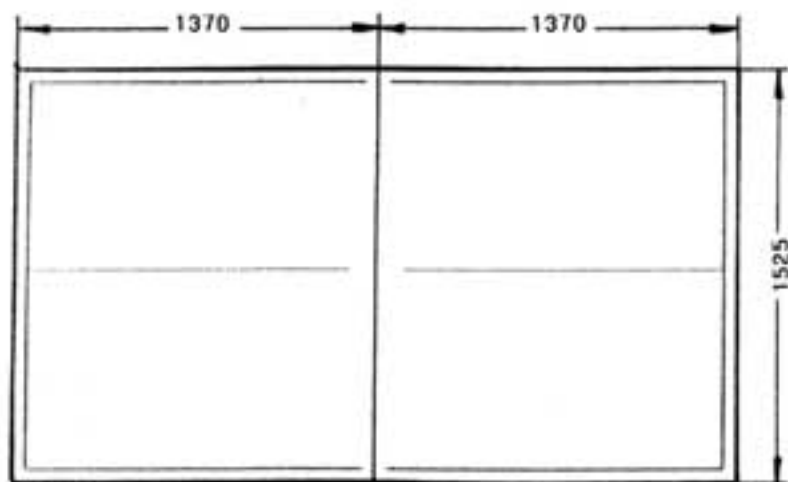

Abmessungen/Dimensions ROLLOMAT

JOOLA®

CHAMPIONS TABLE
AND MORE

Plattenstärke 22mm,
Rahmen 50x20x1,0mm