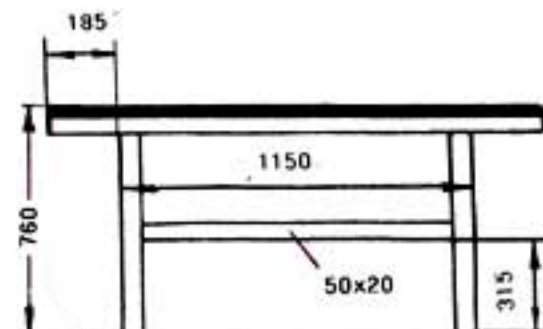

Abmessungen/Dimensions ROLLOMAT

JOOLA®

CHAMPIONS TABLE
AND MORE

Plattenstärke 22mm,
Rahmen 50x20x1,0mm